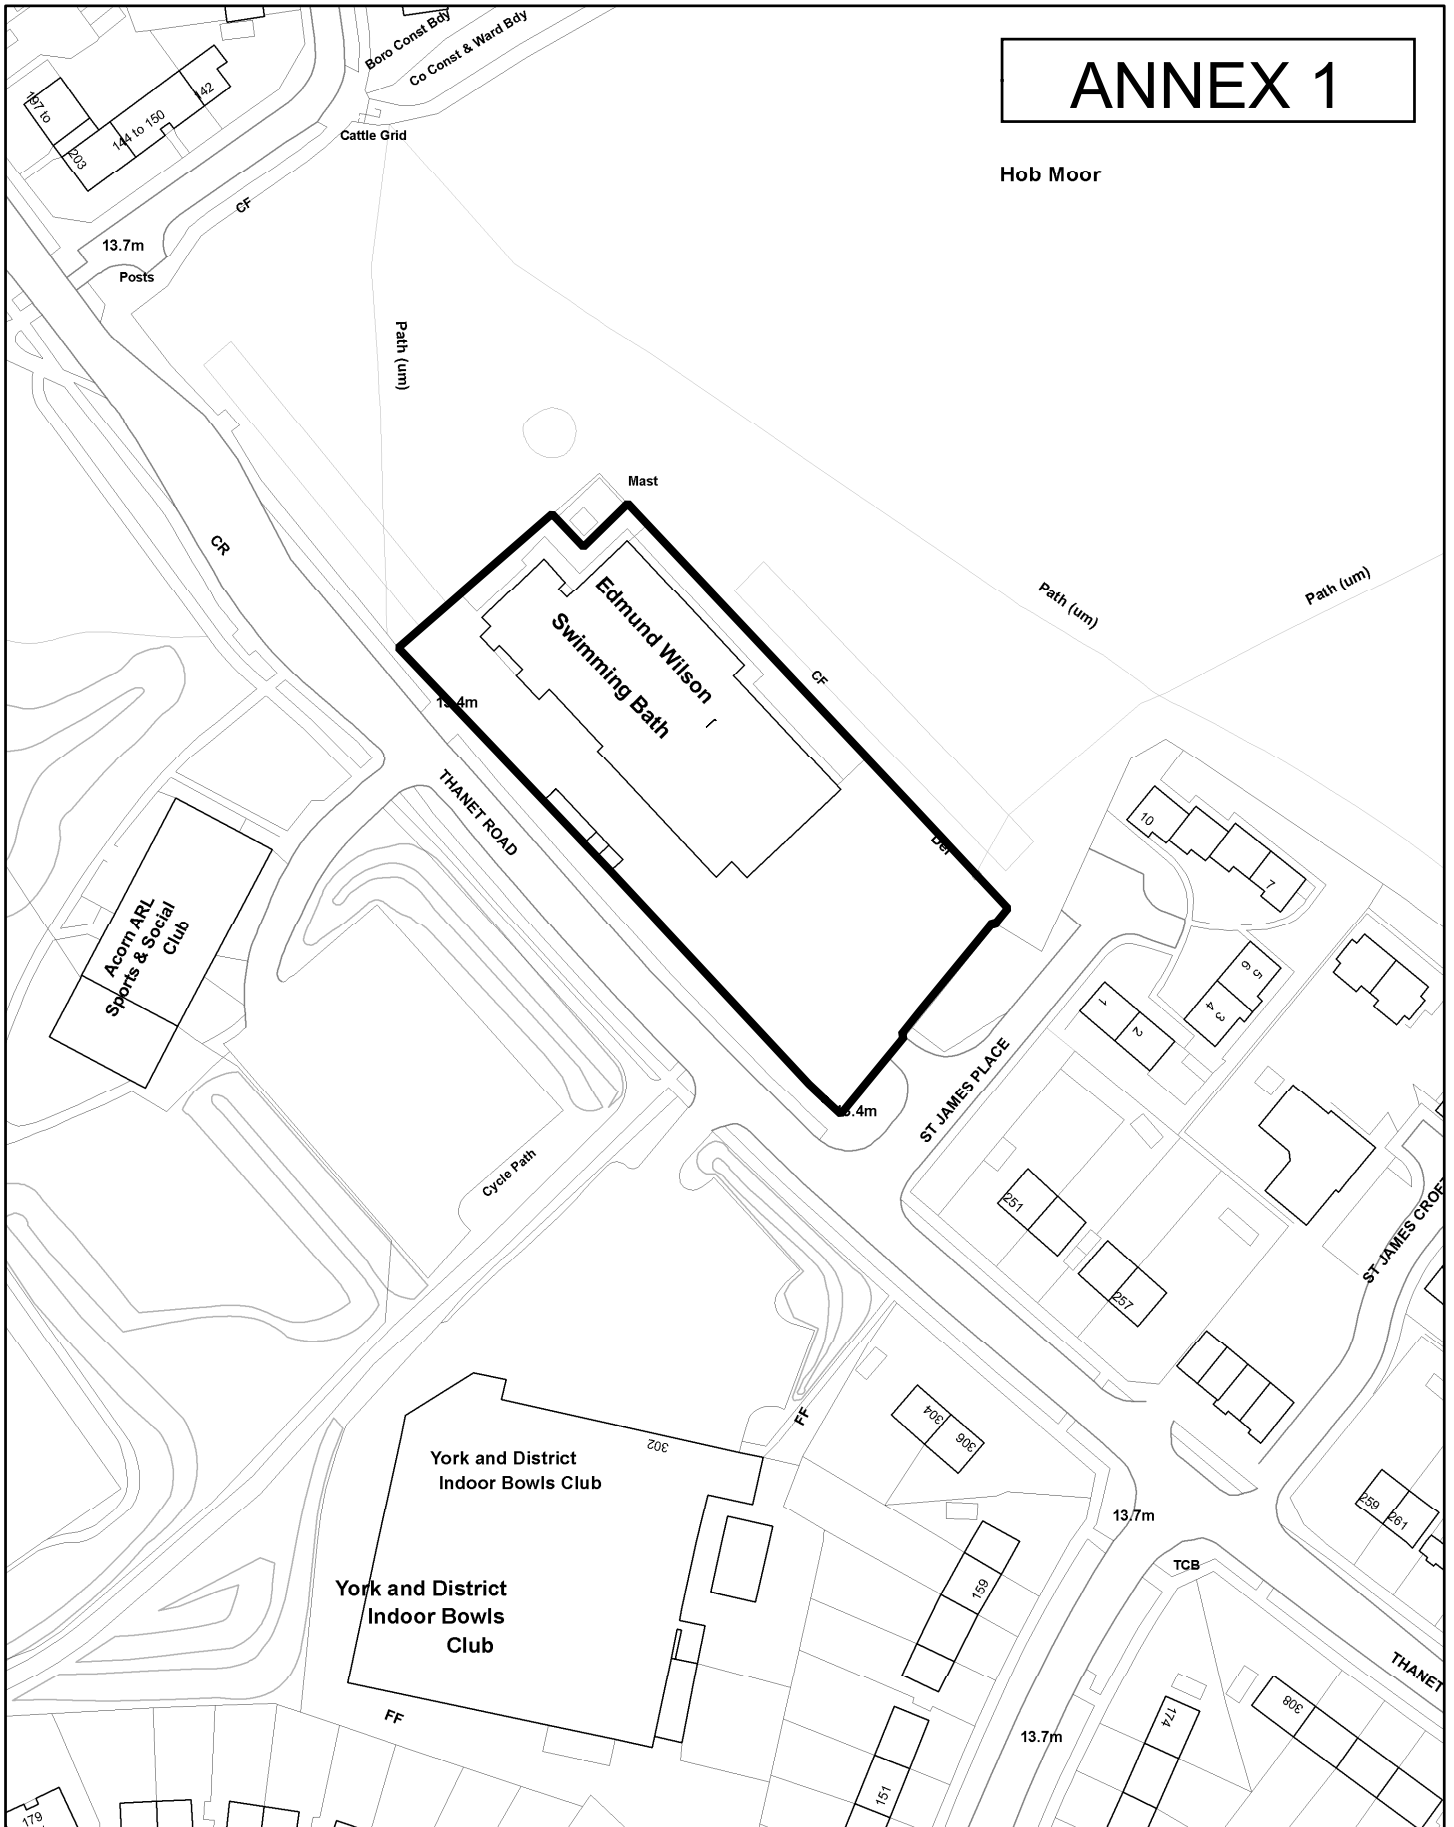

# ANNEX 1

Hob Moor

Resources  
Property Services

SCALE 1:1,250

DRAWN BY: CC

DATE: 07/10/08

Originating Group:

Drawing No.

E00502

Reproduced from the Ordnance Survey with the permission of the Controller of Her Majesty's Stationery Office © Crown copyright. Unauthorised reproduction infringes Crown copyright and may lead to prosecution or civil proceedings. City of York Council 100020818